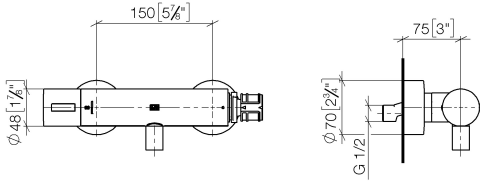

Shower thermostat for wall installation - Chrome

34 443 979

- slide-on rosettes Ø 70 mm
 - gauge 150 mm - 13 mm
 - 3/8" shower outlet
 - with volume control
- Intrinsic protection against back flow.**

Intrinsic protection against back flow.

Required miscellaneous

TARA Regulator handle - Chrome 11 431 892-00

Shower thermostat for wall installation - Chrome

34 443 979

mm [inches]

Flow rate chart

Certificates

Belgaqua_22_281_2 LGA_29986.
7_5.

WRAS_2204005.

Shower thermostat for wall installation - Chrome

34 443 979

Spare parts list

No.	Item Number	Name	Quantity used	Delivery time
1	90 17 33 015 00-00	handle	1	10
2	90 15 02 070 00 90	cartridge	1	2
3	90 30 40 010 00 90	regulator	1	2
4	04 31 20 530 00 90	insert	1	2
5	04 11 04 030 00 90	connection	2	2
6	90 31 20 512 00-00	rosette	2	2
7	09 29 30 050 90	sieve	2	2
8	04 31 20 540 00 90	insert	1	2
9	09 24 77 008-00	nut	2	10
10	90 90 03 236 00 90	top	1	2
11	90 30 40 017 00 90	base	1	2
12	90 14 10 010 00 90	seal	1	2
13	09 31 20 511-00	nipple	1	10
14	90 21 02 069 00-00	cover	1	10